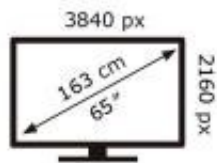

**ENERG**

SAMSUNG

HG65ET690UB

**150** kWh/1000h

ABCDEF **G**

**195** kWh/1000h

2019/2013